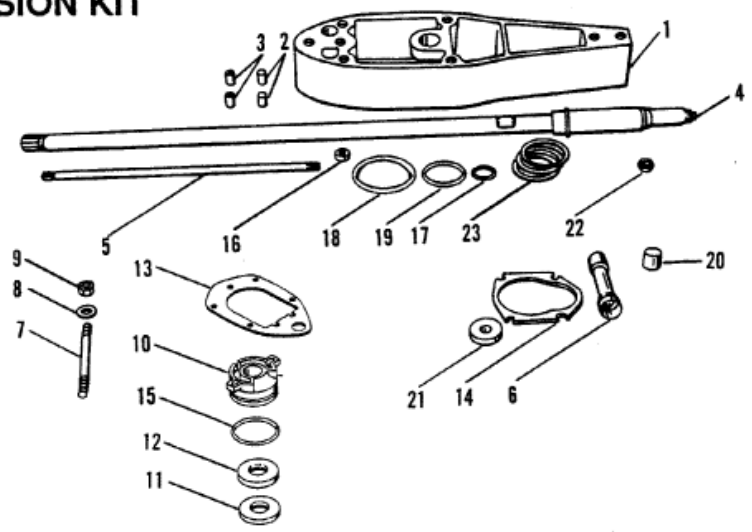

EXTENSION KIT

Parts List						
Ref	Class	Part	Description	Qty	Comment	Footnote
-		816696A 1	EXTENSION KIT (BLACK)	1		
-		816696A 2	EXTENSION KIT (GRAY)	1		
1		816696A 3	SPACER (BLACK)	1		
1		816696A 4	SPACER (GRAY)	1		
2	17	43044	DOWEL PIN	2		
3	17	43043	DOWEL PIN	2		
4	45	815421	DRIVESHAFT	1		
5		815420	SHIFT SHAFT	1		
6		817401A 1	WATER TUBE	1		
7	16	816866 1	STUD	5		
8	12	43042	WASHER (SPECIAL)	4		
8	12	45175	WASHER (3/4")	1		
9	11	13914	NUT	5		
10	46	812966A 3	WATER PUMP BASE	1		
11	26	814669	OIL SEAL	1		
12	26	814670	OIL SEAL	1		
13	27	19701	GASKET	1		
14	27	19454 1	GASKET	1		
15	25	30224	O-RING	1		
16	26	816464 1	OIL SEAL	1		
17	25	45258	O-RING	1		
18	25	815460	O-RING	1		
19	25	21836	O-RING	1		
20	26	38970	SEAL	1		
21	23	43041	SPACER	1		
22	11	55910	NUT	1		
23	15	812770A 1	SHIM SET	1		
-	26	821093	SEAL, WATER TUBE	1		